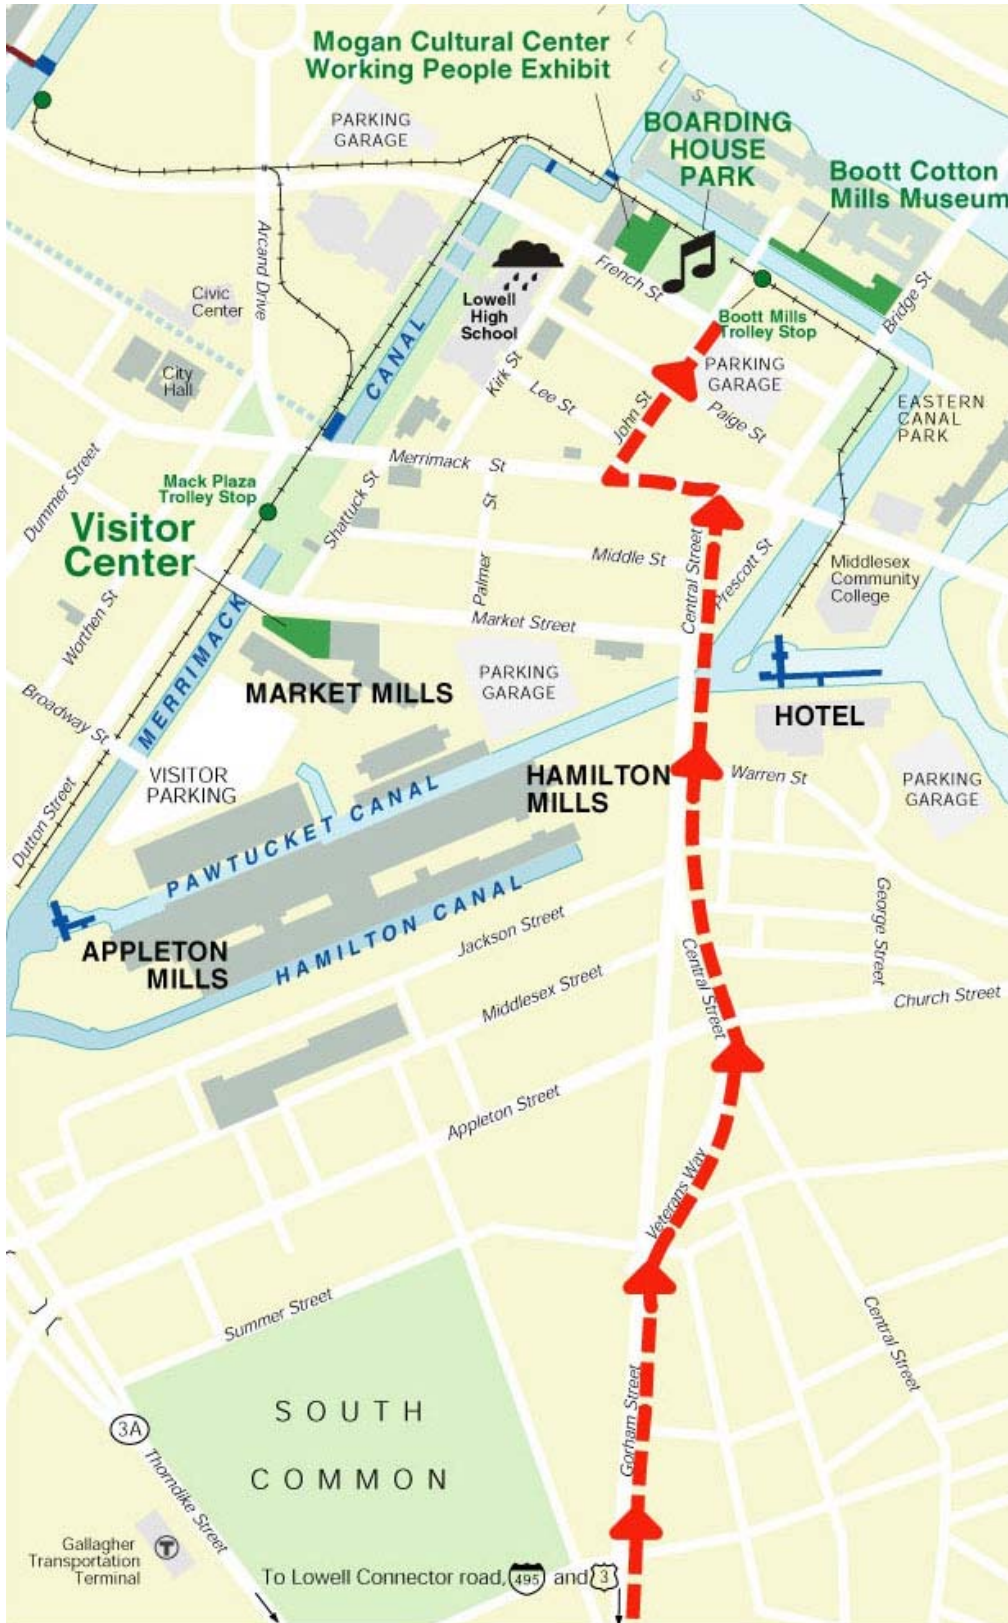

## **Lowell Summer Music Series Directions**

### **From Route 495**

Take Exit 35c to the Lowell Connector.  
Follow the Lowell Connector to its end.  
Turn left onto Gorham street and continue on Central street.  
Turn left onto Merrimack street.  
Take an immediate right onto John street.  
Go two blocks to the John Street Parking Garage on the right.  
Walk across French street to the park

### **From Route 3**

Take Exit 30 to the Lowell Connector.  
Follow the Lowell Connector to its end.  
Turn left onto Gorham street and continue on Central street.  
Turn left onto Merrimack street.  
Take an immediate right onto John street.  
Go two blocks to the John Street Parking Garage on the right.  
Walk across French street to the park

See map on next page

|  |                            |  |                      |
|--|----------------------------|--|----------------------|
|  | <b>BOARDING HOUSE PARK</b> |  | <b>RAIN LOCATION</b> |
|--|----------------------------|--|----------------------|