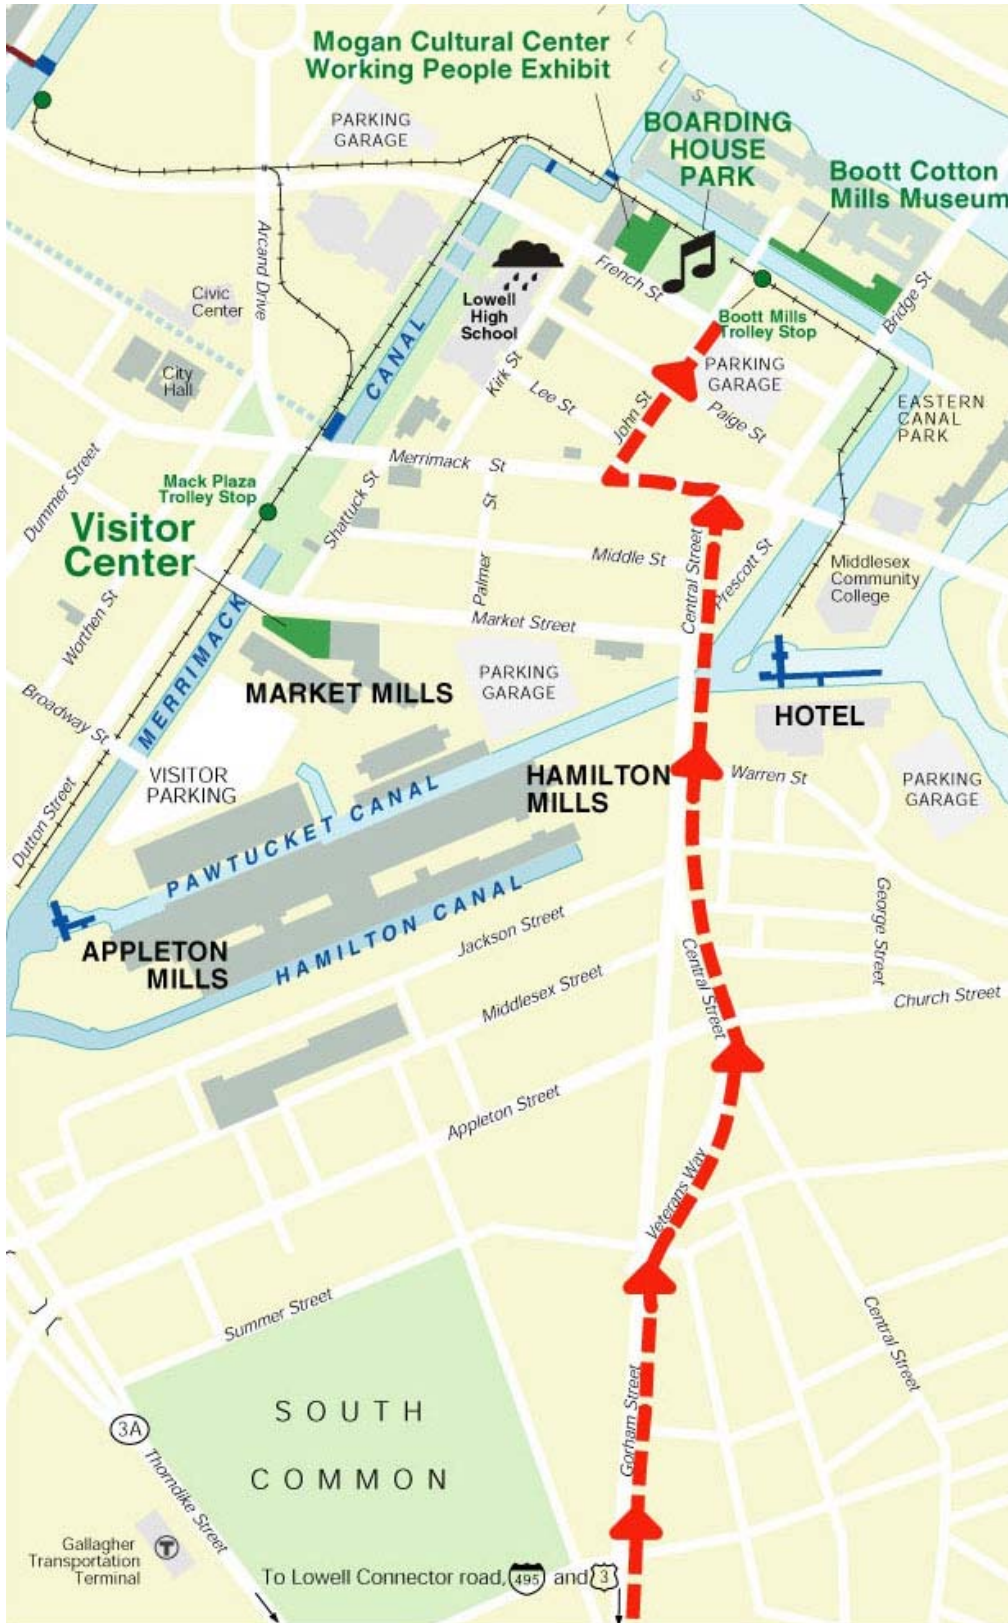

Lowell Summer Music Series Directions

From Route 495

Take Exit 35c to the Lowell Connector.
Follow the Lowell Connector to its end.
Turn left onto Gorham street and continue on Central street.
Turn left onto Merrimack street.
Take an immediate right onto John street.
Go two blocks to the John Street Parking Garage on the right.
Walk across French street to the park

From Route 3

Take Exit 30 to the Lowell Connector.
Follow the Lowell Connector to its end.
Turn left onto Gorham street and continue on Central street.
Turn left onto Merrimack street.
Take an immediate right onto John street.
Go two blocks to the John Street Parking Garage on the right.
Walk across French street to the park

See map on next page

	BOARDING HOUSE PARK		RAIN LOCATION
--	----------------------------	--	----------------------